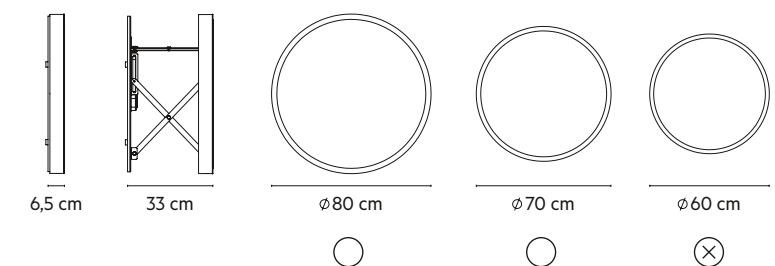

Moon. SMART COLLECTION

AXIO-LINK® / PATENT PENDING /

Black edition

SMART

LED
● 7000 K
○ 4000 K
● 3000 K