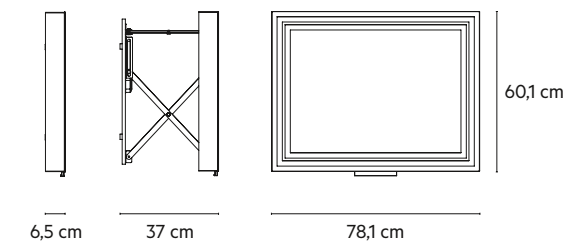

U-02
○

- LED
- 7000 K
 - 4000 K
 - 3000 K

SMART

Neo. SMART COLLECTION

AXIO-LINK® / PATENT PENDING /

U-01
⊗

U-02
○

- LED
- 7000 K
 - 4000 K
 - 3000 K