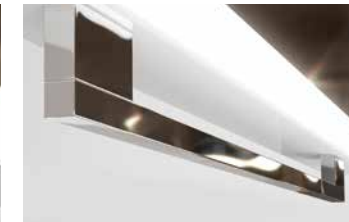

U-02
○

1. LED
2. 7000 K
   - 4000 K
   - 3000 K