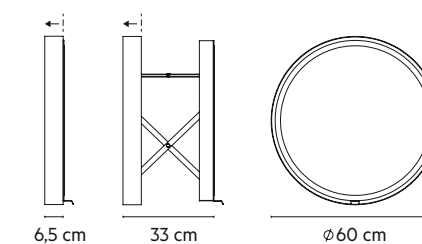

AXIO-LINK® / PATENT PENDING /

Black
edition

U-05C

- LED
- 7000 K
 - 4000 K
 - 3000 K

SMART

SMART COLLECTION

Get.

Pul. SMART COLLECTION