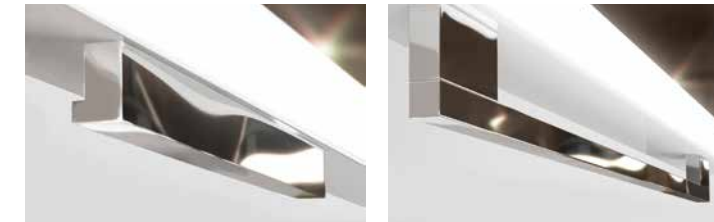

U-01

U-02

1. LED
2. 7000 K
   - 4000 K
   - 3000 K