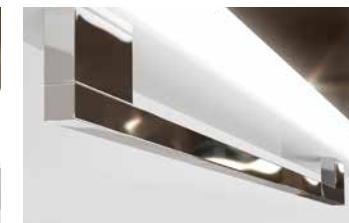

SMART

Fun. SMART COLLECTION

AXIO-LINK® / PATENT PENDING /

U-01
⊗

U-02
○

- LED
- 7000 K
 - 4000 K
 - 3000 K

SMART

SMART COLLECTION