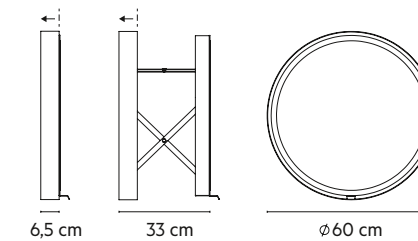

LED
 ● 7000 K
 ○ 4000 K
 ● 3000 K

Inn. SMART COLLECTION

AXIO-LINK® / PATENT PENDING /

U-05S

U-05B

- LED
- 7000 K
 - 4000 K
 - 3000 K

SMART

Inn. SMART COLLECTION