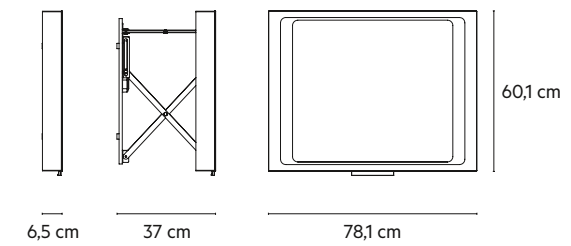

SMART

Fun. SMART COLLECTION

AXIO-LINK® / PATENT PENDING /

U-01
⊗

U-02
○

- LED
- 7000 K
 - 4000 K
 - 3000 K

SMART

SMART COLLECTION